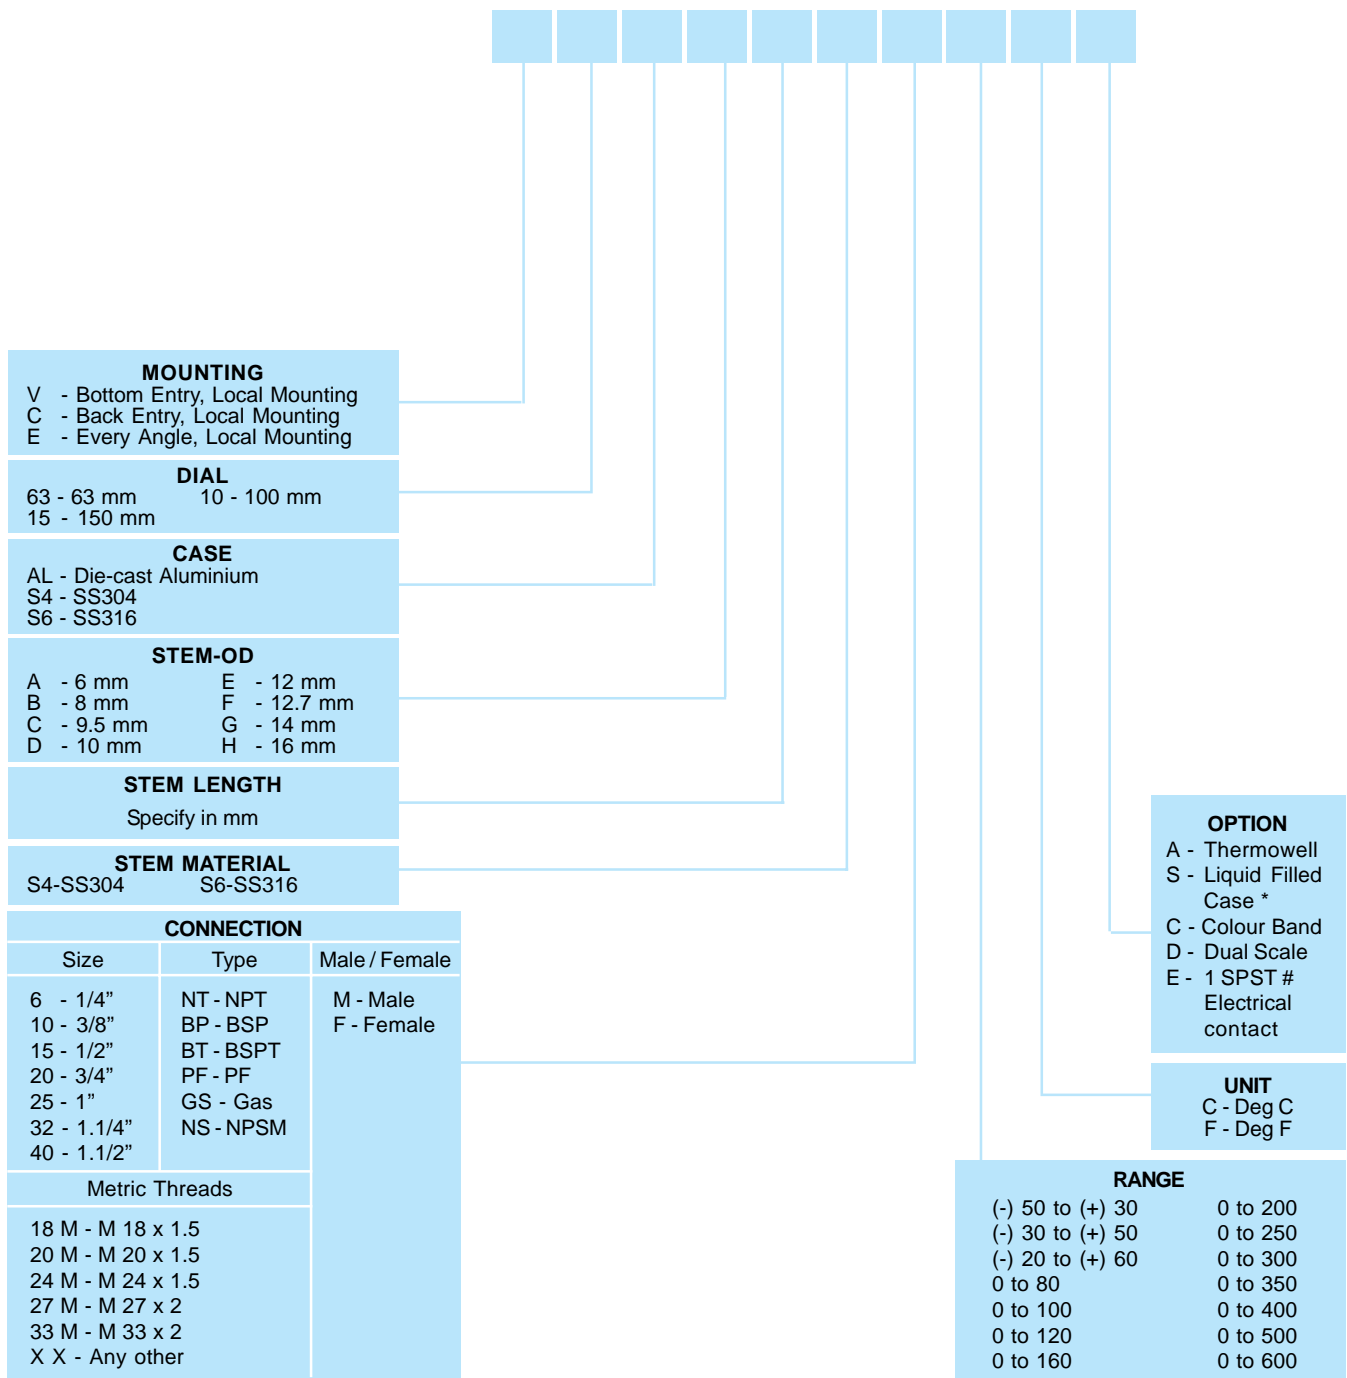

Bimetal Dial Thermometer

How to Order

TYPE : BDT

* Suitable upto maximum temperature 339°C.

In 100 mm dial size, back entry, SS case.