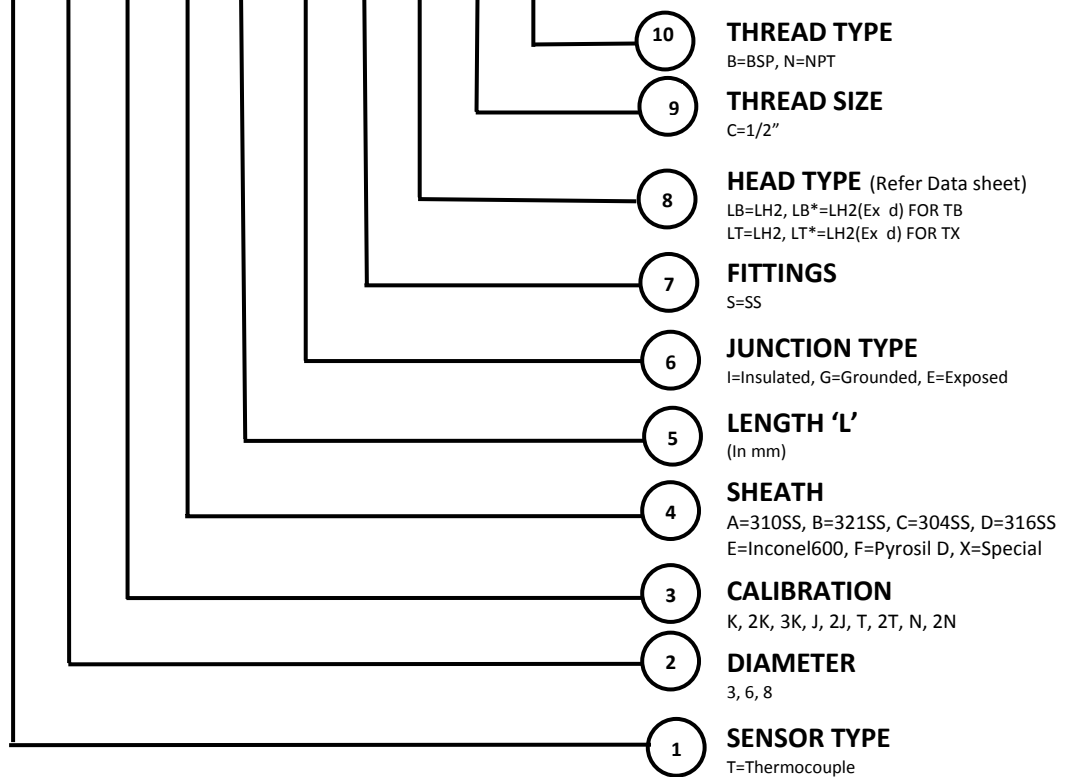

EXD-ISB- - - - - - - - - - -

Note 1: ISE assembly is identical to ISB, however only comes with type G Ex 'd' head.

Note 2: If Thermocouple is to be used with a thermowell, please nominate

Type: 'U' Length: _____ 'T' Length: _____ (Refer Thermowell data sheets)