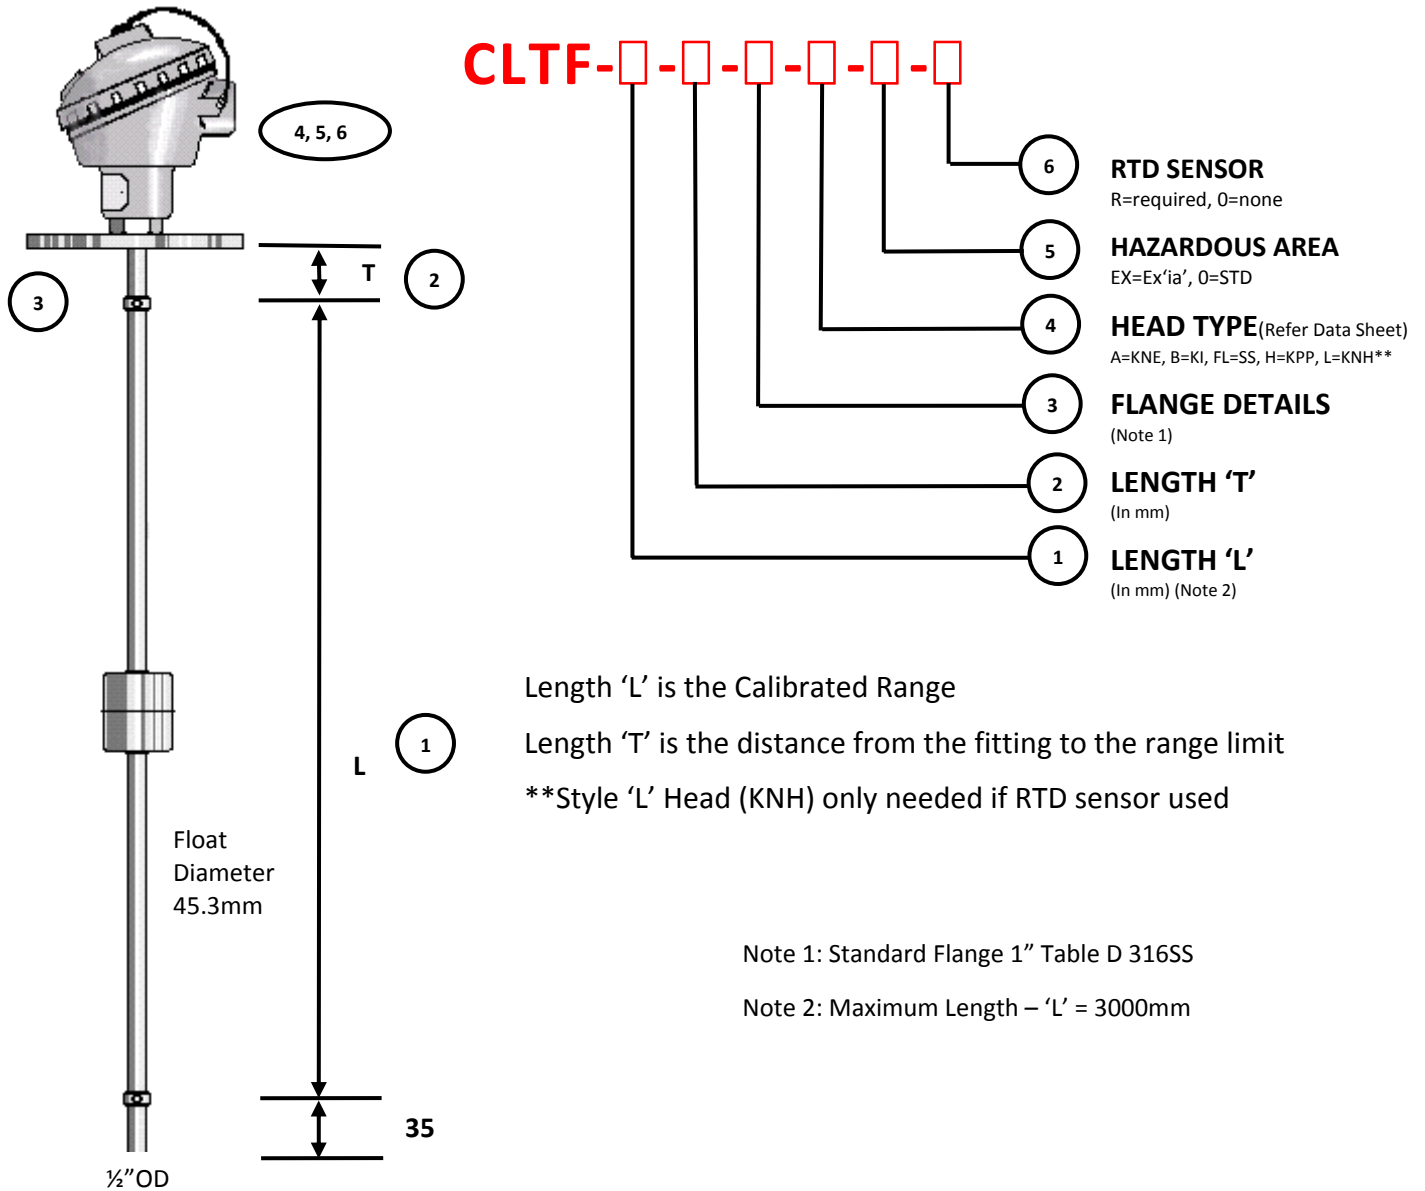

CONTINUOUS LEVEL TRANSDUCER FLANGED PROCESS CONNECTION

SELECTION

CLTF - - - - - -

1 2 3 4 5 6

Special Requirements: _____

Data Sheet CLTF

www.pyrosales.com.au

Pyrosales NSW
4 Wordie Place
PADSTOW NSW 2211
Tel: (02) 9790 1988
Fax: (02) 9790 1040
Email: sales@pyrosales.com.au