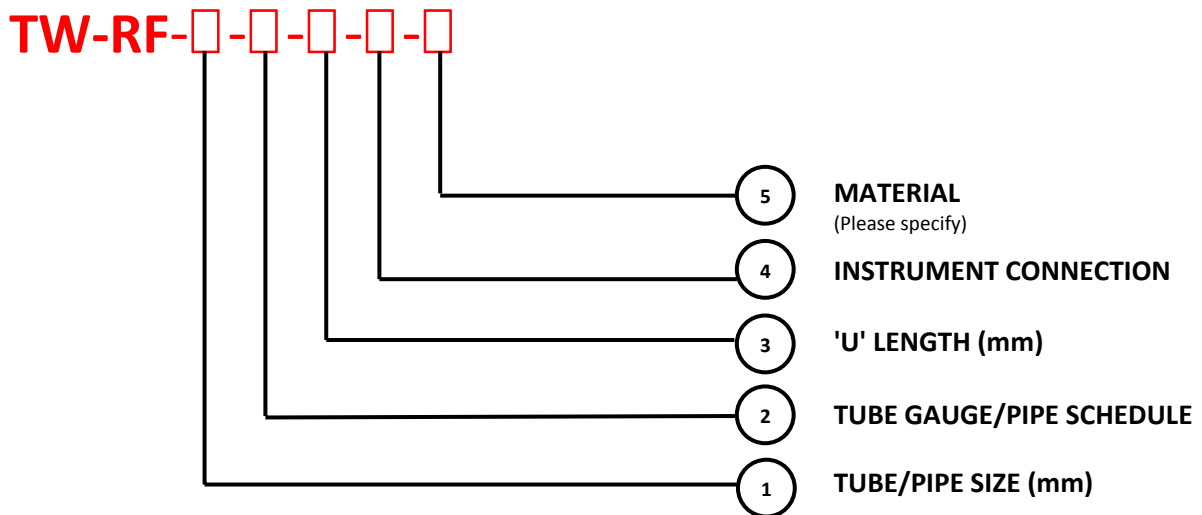

**THERMOWELL DATA SHEET
STYLE RF**

ROLLED CLOSED/WELDED PROTECTION SHEATH

Note: Typically, any tube/pipe above 13mm will have rolled closed end instead of plug welded.

SELECTION

TW-RF - _____ - _____ - _____ - _____ - _____
1 2 3 4 5