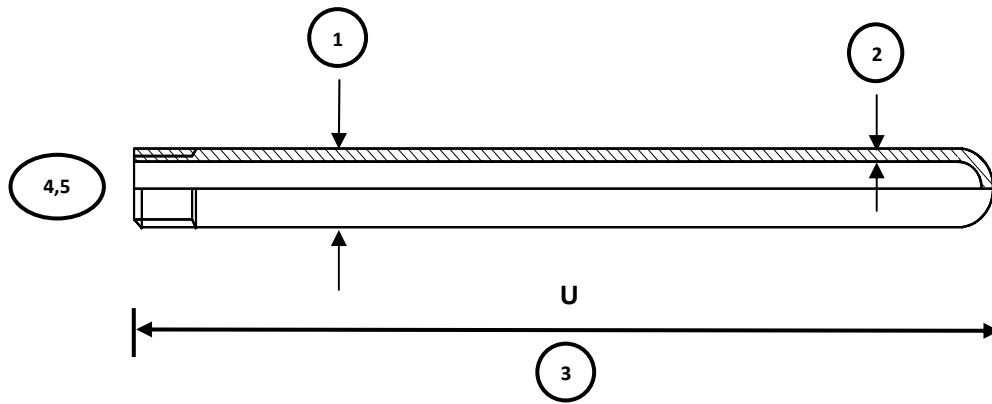

**THERMOWELL DATA SHEET
STYLE RF**

ROLLED CLOSED/WELDED PROTECTION SHEATH

Note: Typically, any tube/pipe above 13mm will have rolled closed end instead of plug welded.

SELECTION

TW-RF - _____ - _____ - _____ - _____ - _____
1 2 3 4 5