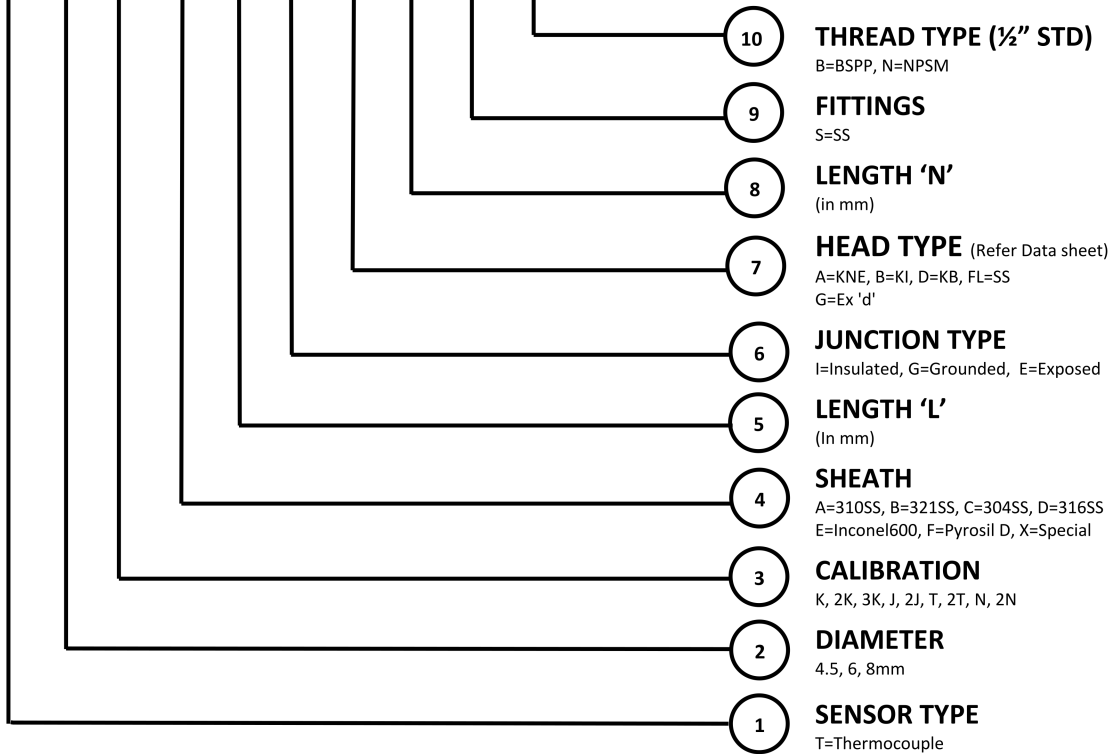

SPRING LOADED SS

ISI-□-□-□-□-□-□-□-□-□-□-□

10 THREAD TYPE (½" STD)

B=BSPP, N=NPSM

9 FITTINGS

S=SS

8 LENGTH 'N'

(in mm)

7 HEAD TYPE (Refer Data sheet)

A=KNE, B=KI, D=KB, FL=SS
G=Ex 'd'

6 JUNCTION TYPE

I=Insulated, G=Grounded, E=Exposed

5 LENGTH 'L'

(in mm)

SHEATH

A=310SS, B=321SS, C=304SS, D=316SS
E=Inconel600, F=Pyrosil D, X=Special