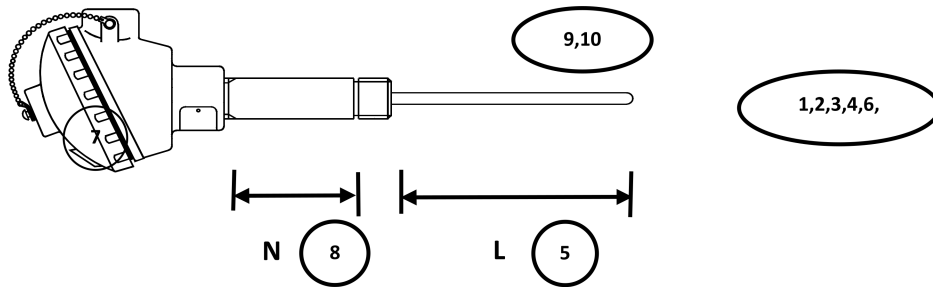

SPRING LOADED SS

ISI-□-□-□-□-□-□-□-□-□-□-□

10 THREAD TYPE (½" STD)

B=BSPP, N=NPSM

9 FITTINGS

S=SS

8 LENGTH 'N'

(in mm)

7 HEAD TYPE (Refer Data sheet)

A=KNE, B=KI, D=KB, FL=SS
G=Ex 'd'

6 JUNCTION TYPE

I=Insulated, G=Grounded, E=Exposed

5 LENGTH 'L'

(in mm)

SHEATH

A=310SS, B=321SS, C=304SS, D=316SS
E=Inconel600, F=Pyrosil D, X=Special