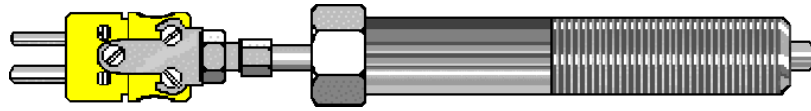

THERMOCOUPLE DATA SHEET

GPL

7

6

L

1,2,3,4,5

SENSOR WITH QUICK CONNECT

SELECTION