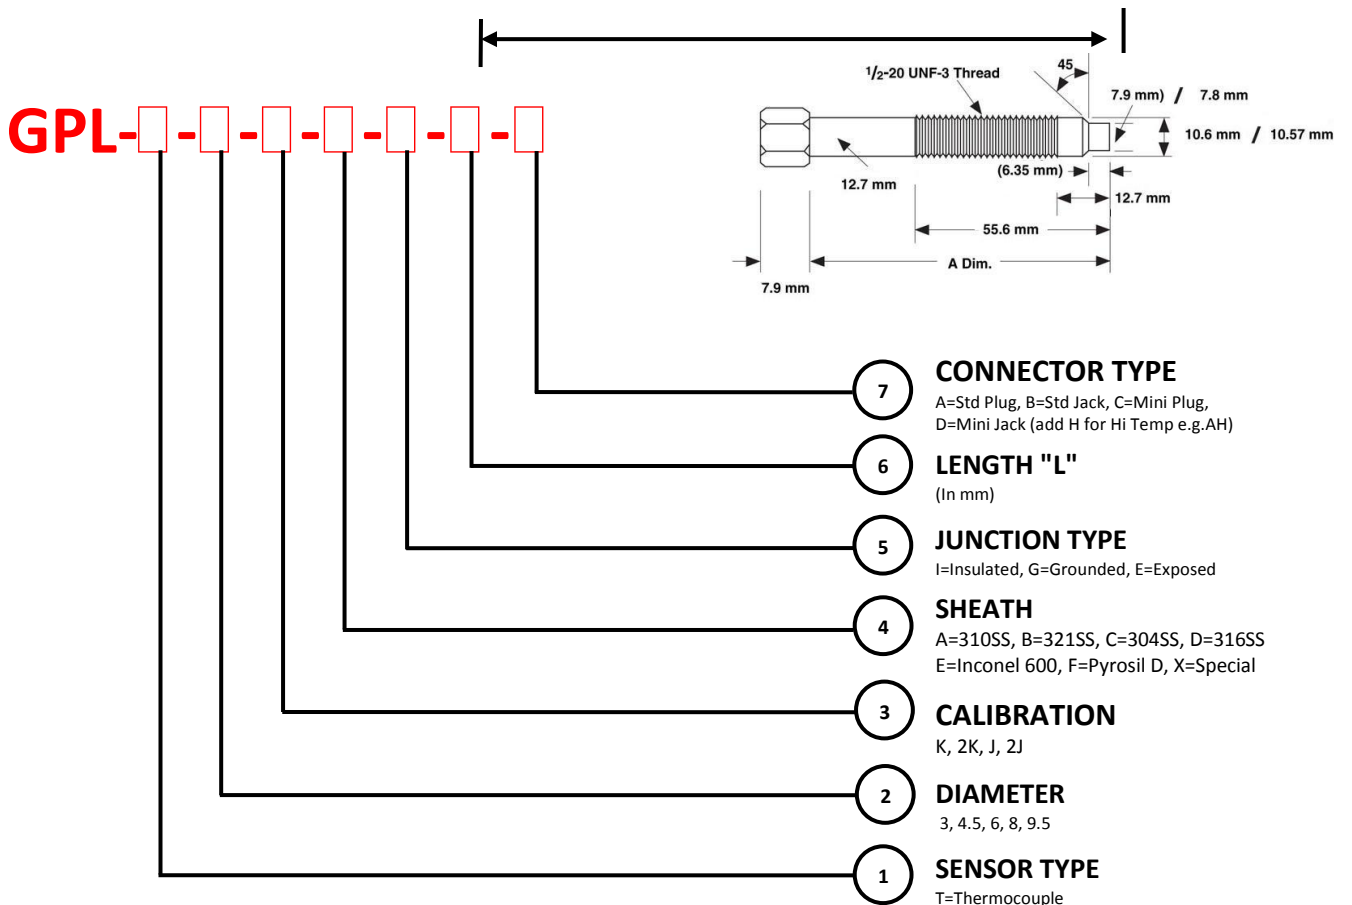

THERMOCOUPLE DATA SHEET

GPL

7

6

L

1,2,3,4,5

SENSOR WITH QUICK CONNECT

SELECTION