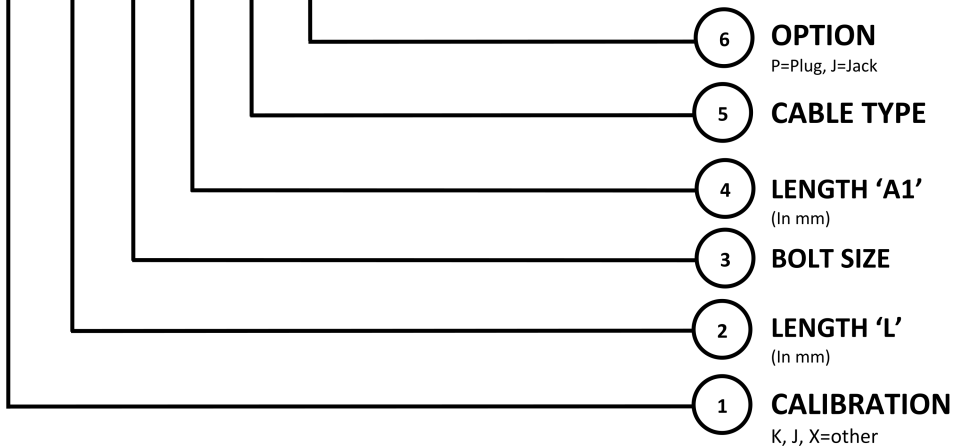

THERMOCOUPLE DATA SHEET
GPK

NOZZLE TYPE TUBE & WIRE SENSOR

GPK- - - - - - -

SELECTION

GPK - - - - - -

1 2 3 4 5 6

Special Requirements: _____

Data Sheet GPK-TC