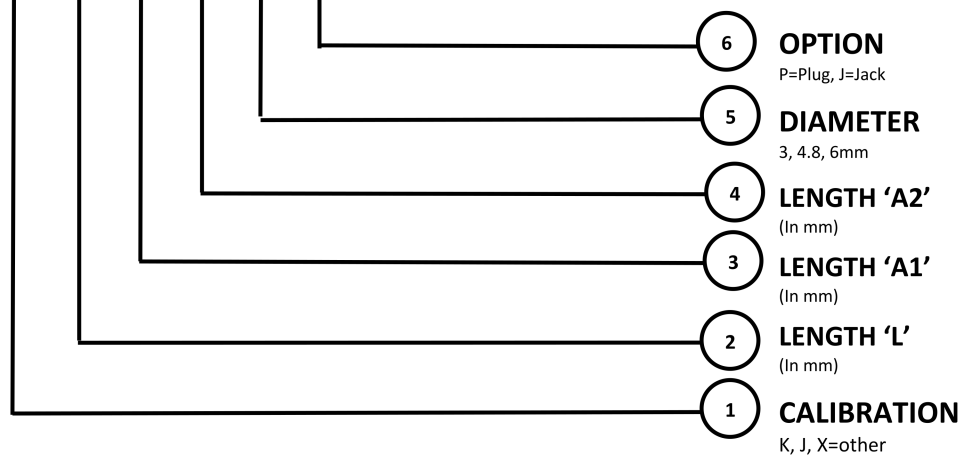

RIGHT ANGLE TUBE & WIRE SENSOR

GPJ- - - - - -

SELECTION

GPJ - - - - - -

Special Requirements: _____

Data Sheet GPJ-TC

www.pyrosales.com.au

Pyrosales NSW
Unit 2, 41 Whyalla Place
PRESTONS NSW 2170
Tel: (02) 9790 1988
Fax: (02) 9790 1040
Email: sales@pyrosales.com.au