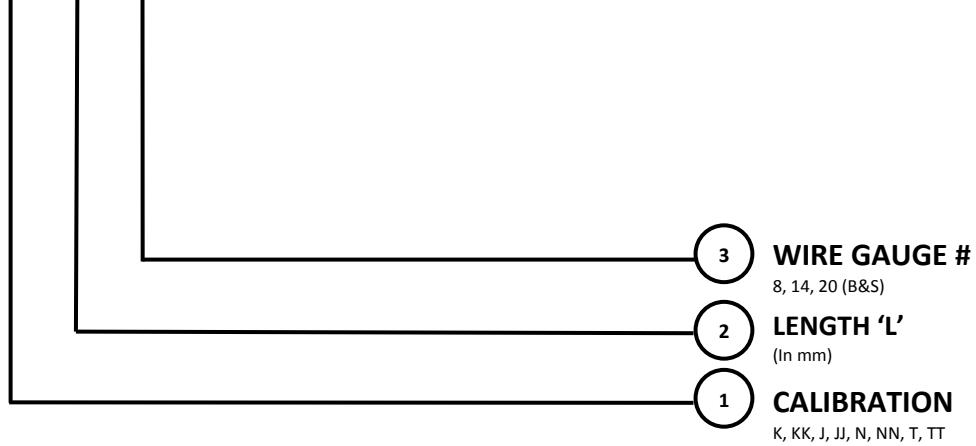

GPI-□-□-□

SELECTION

GPI - - -

1 2 3

Special Requirements: _____

Data Sheet GPI-TC

www.pyrosales.com.au

Pyrosales NSW
4 Wordie Place
PADSTOW NSW 2211
Tel: (02) 9790 1988
Fax: (02) 9790 1040
Email: sales@pyrosales.com.au