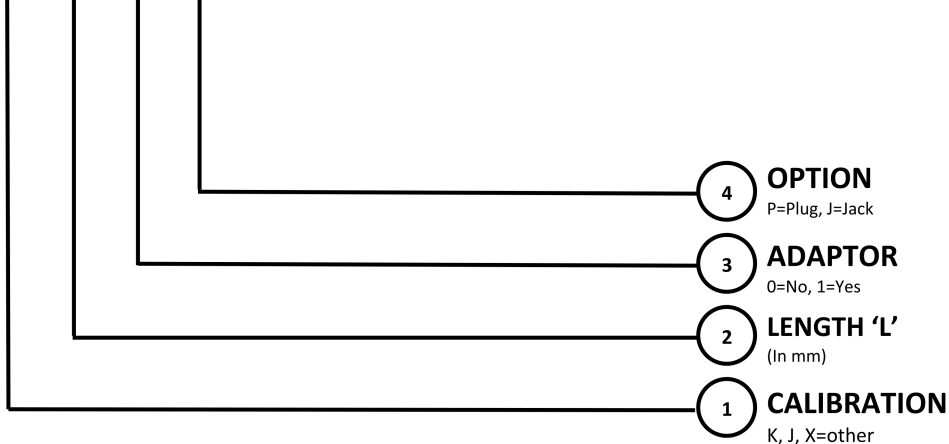

UNIVERSAL THERMOCOUPLE

GPH- - - -

SELECTION

GPH - - - -
 1 2 3 4

Special Requirements: _____

Data Sheet GPH-TC

www.pyrosales.com.au

Pyrosales NSW
Unit 2, 41 Whyalla Place
PRESTONS NSW 2170
Tel: (02) 9790 1988
Fax: (02) 9790 1040
Email: sales@pyrosales.com.au