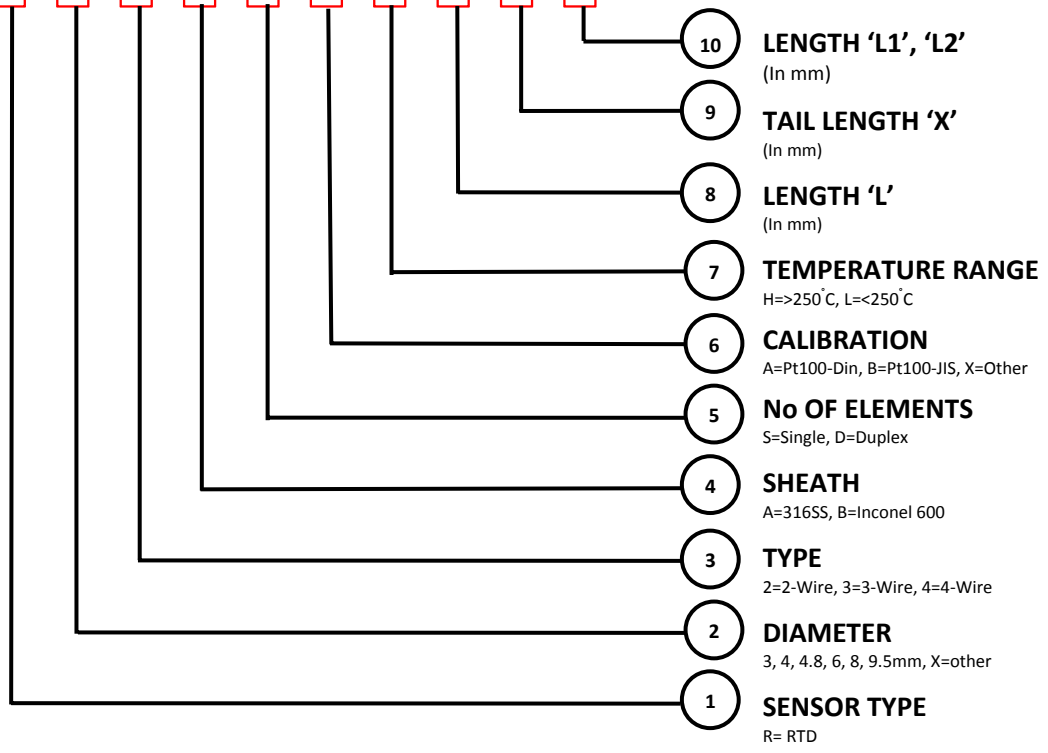

SPRING LOADED SENSOR

GPG- - - - - - - - - - -

SELECTION

GPG - - - - - - - - - - -

Special Requirements: _____

Data Sheet GPG-RTD

www.pyrosales.com.au

Pyrosales NSW
4 Wordie Place
PADSTOW NSW 2211
Tel: (02) 9790 1988
Fax: (02) 9790 1040
Email: sales@pyrosales.com.au