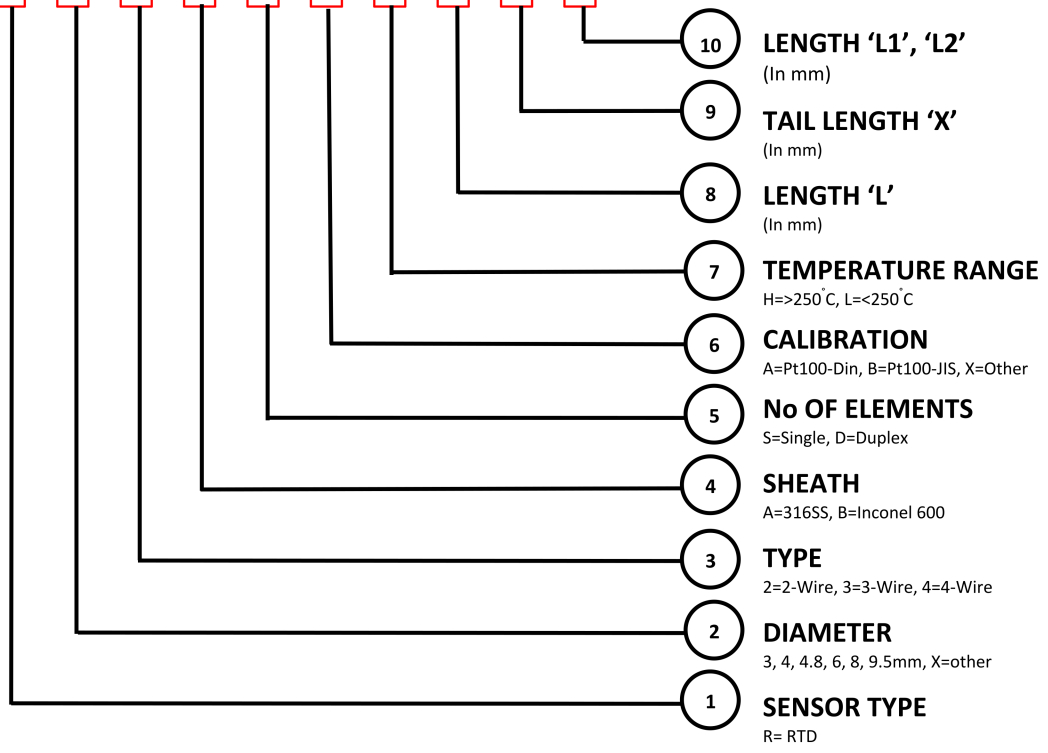

SPRING LOADED SENSOR

GPG- - - - - - - - - - -

SELECTION

GPG - - - - - - - - - - -

Special Requirements: _____

Data Sheet GPG-RTD

www.pyrosales.com.au

Pyrosales NSW
Unit 2, 41 Whyalla Place
PRESTONS NSW 2170
Tel: (02) 9790 1988
Fax: (02) 9790 1040
Email: sales@pyrosales.com.au