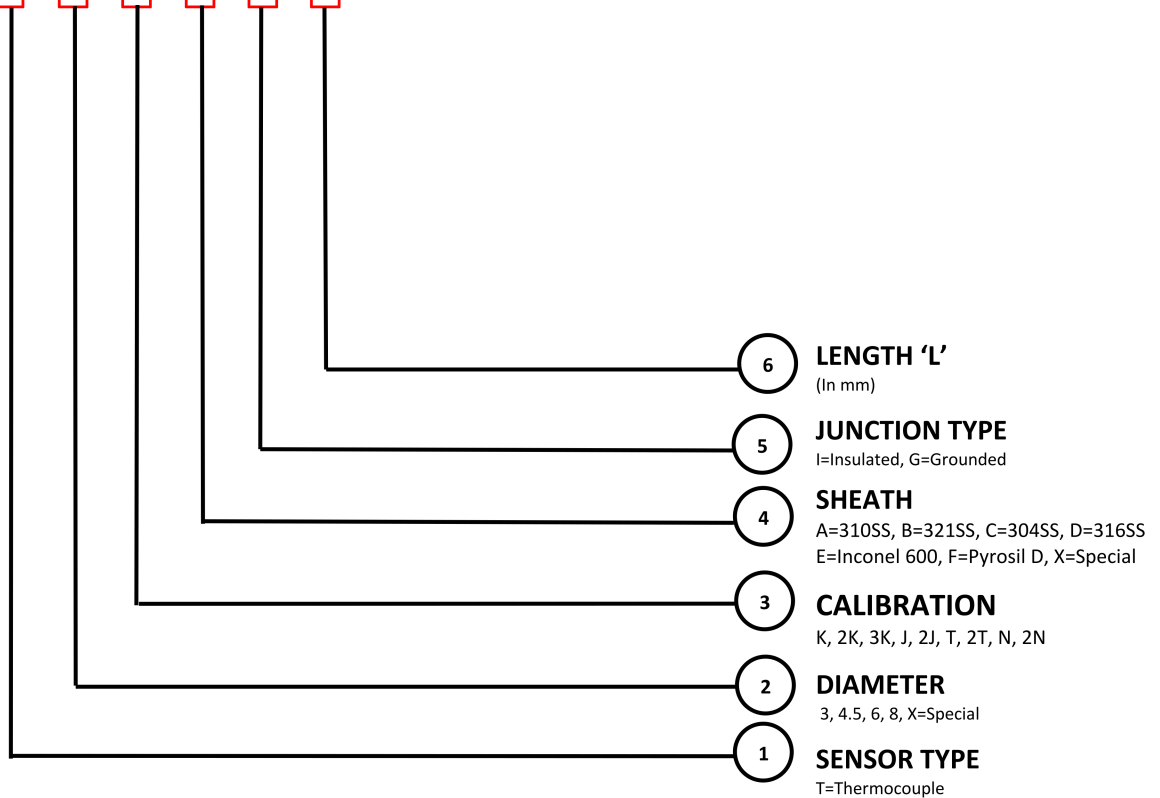

SPRING LOADED SENSOR

GPF- - - - - - -

SELECTION

GPF - - - - - -

Special Requirements: _____

Data Sheet GPF-TC

www.pyrosales.com.au

Pyrosales NSW
Unit 2, 41 Whyalla Place
PRESTONS NSW 2170
Tel: (02) 9790 1988
Fax: (02) 9790 1040
Email: sales@pyrosales.com.au