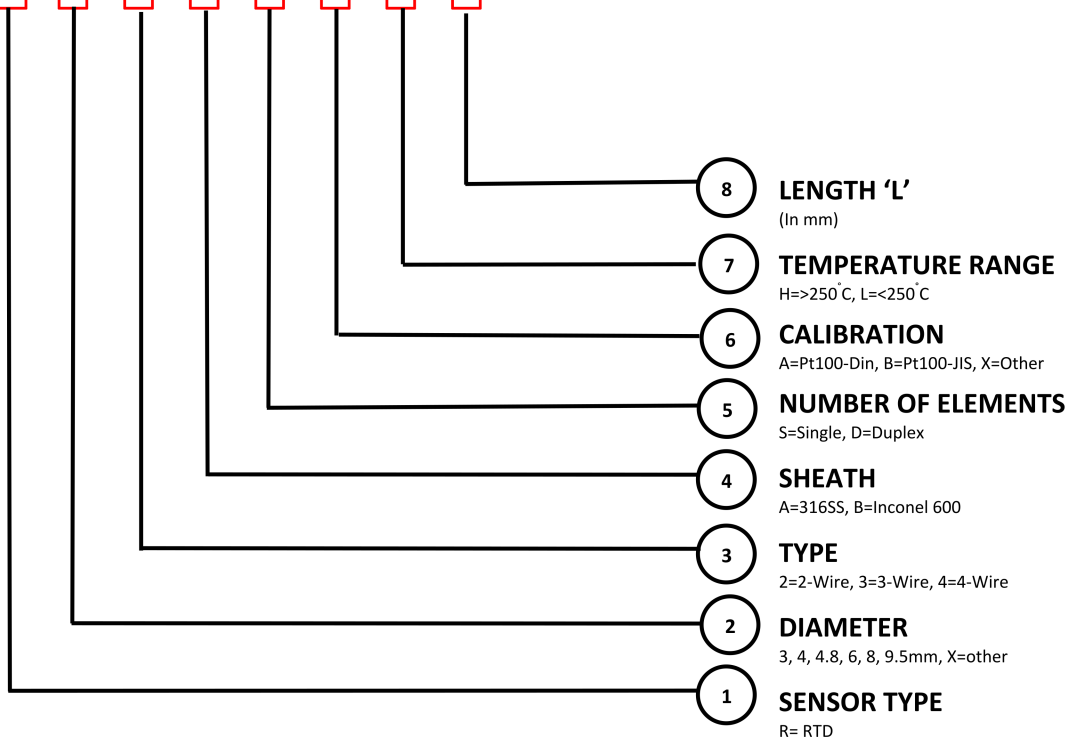

GPF - - - - - - - -

SELECTION

GPF - - - - - - - -

Special Requirements: _____

Data Sheet GPF-RTD

www.pyrosales.com.au

Pyrosales NSW
Unit 2, 41 Whyalla Place
PRESTONS NSW 2170
Tel: (02) 9790 1988
Fax: (02) 9790 1040
Email: sales@pyrosales.com.au