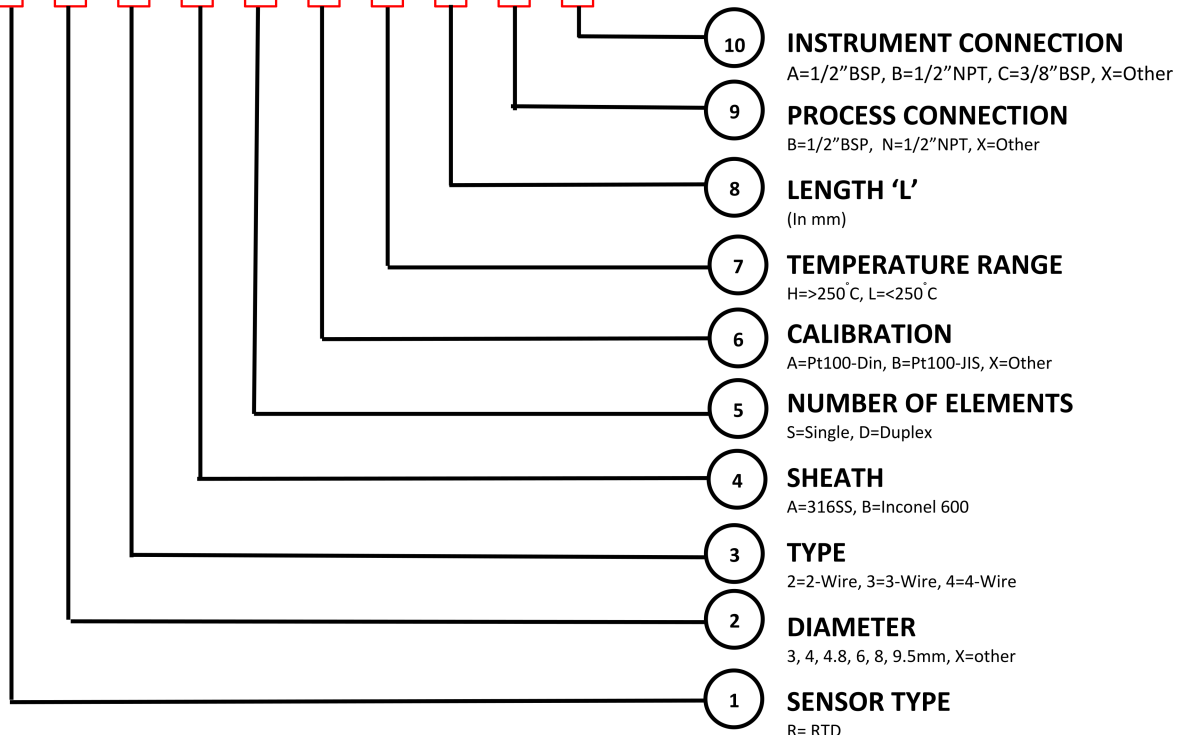

SENSOR WITH HEX NIPPLE

GPD-□-□-□-□-□-□-□-□-□-□-□

SELECTION

GPD - - - - - - - - - - -

Special Requirements: _____

Data Sheet GPD-RTD

www.pyrosales.com.au

Pyrosales NSW
Unit 2, 41 Whyalla Place
PRESTONS NSW 2170
Tel: (02) 9790 1988
Fax: (02) 9790 1040
Email: sales@pyrosales.com.au