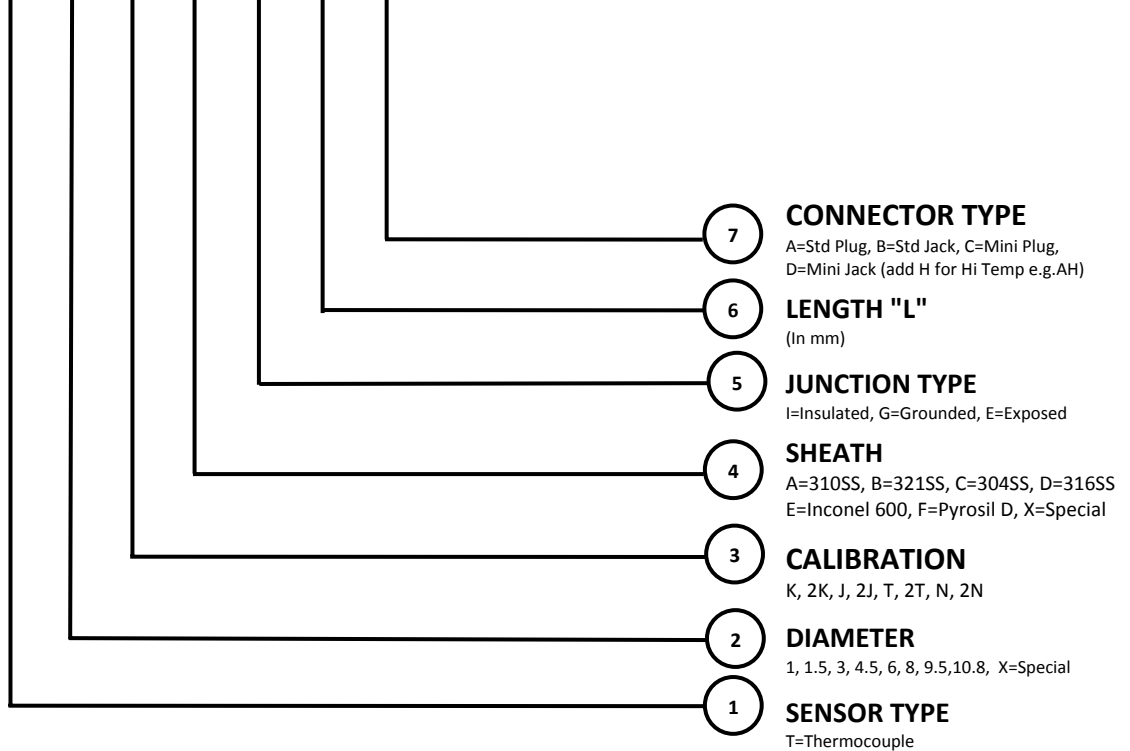

THERMOCOUPLE DATA SHEET GPC

GPC- - - - - - - -

SELECTION

GPC - - - - - - - -

Special Requirements: _____

Data Sheet GPC-TC

www.pyrosales.com.au

Pyrosales NSW
4 Wordie Place
PADSTOW NSW 2211
Tel: (02) 9790 1988
Fax: (02) 9790 1040
Email: sales@pyrosales.com.au