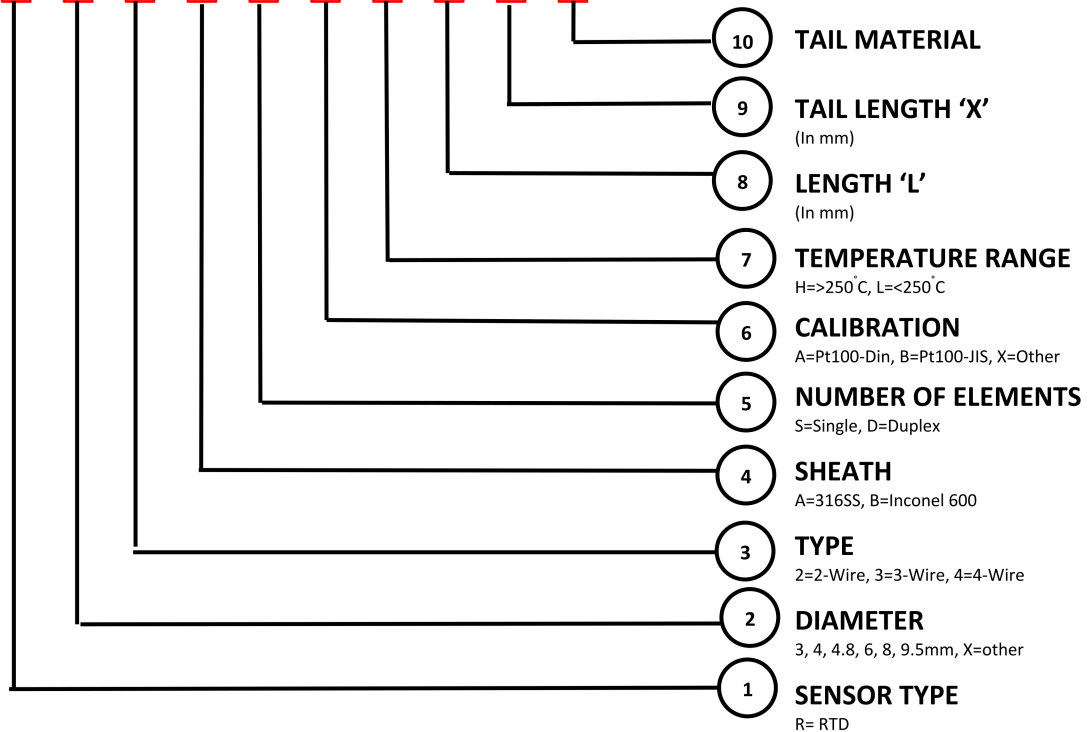

SENSOR WITH TAILS

GPB-□-□-□-□-□-□-□-□-□-□

SELECTION

GPB - - - - - - - - - -

Special Requirements: _____

Data Sheet GPB-RTD

www.pyrosales.com.au

Pyrosales NSW
Unit 2, 41 Whyalla Place
PRESTONS NSW 2170
Tel: (02) 9790 1988
Fax: (02) 9790 1040
Email: sales@pyrosales.com.au