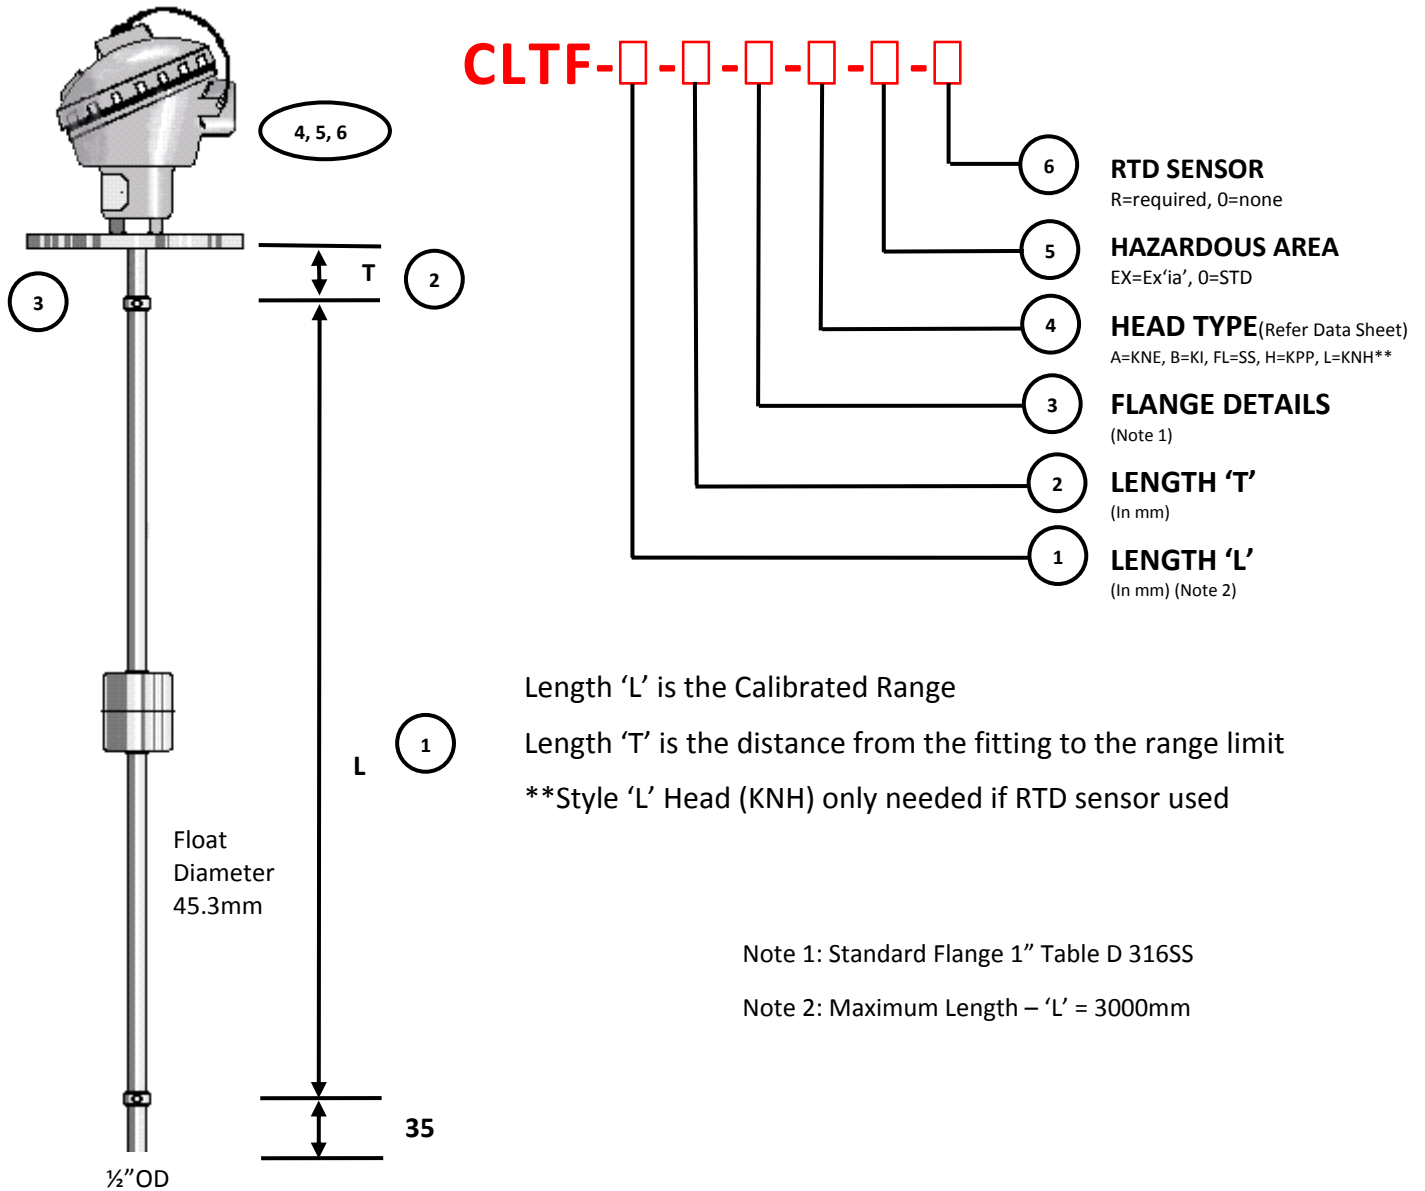

## CONTINUOUS LEVEL TRANSDUCER FLANGED PROCESS CONNECTION

### SELECTION

**CLTF -** \_\_\_\_\_ - \_\_\_\_\_ - \_\_\_\_\_ - \_\_\_\_\_ - \_\_\_\_\_ - \_\_\_\_\_

1                      2                      3                      4                      5                      6