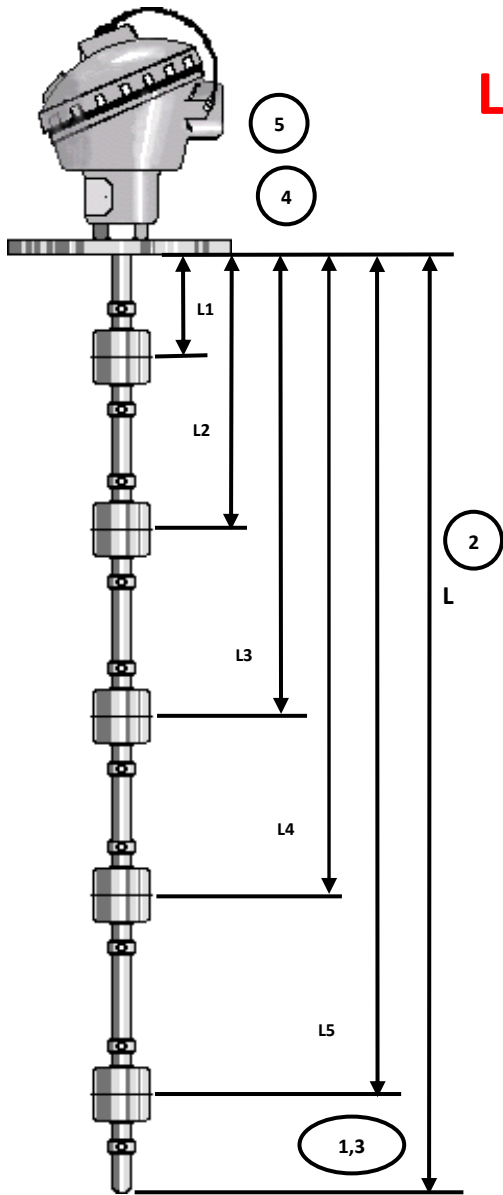

MULTI-FLOAT LEVEL SWITCH FLANGED PROCESS CONNECTION

LSF-□-□-□-□-□

5 HEAD TYPE (Refer Data Sheet)
A=KNE, B=KI, C=KSE, D=KB, E=KBS, FL=SS, FS=SS, G=Ex 'd'

4 FLANGE DETAILS
(Note 1)

3 DIAMETER
8mm(STD), 12.7mm

2 LENGTH 'L'
(In mm)

1 NUMBER of SWITCH POINTS
L1 to L5

OPTIONS

SWITCHPOINT	SWITCH ACTION	YES	NO
L1 = _____ mm	Opens on rising float	<input type="checkbox"/>	<input type="checkbox"/>
L2 = _____ mm	Opens on rising float	<input type="checkbox"/>	<input type="checkbox"/>
L3 = _____ mm	Opens on rising float	<input type="checkbox"/>	<input type="checkbox"/>
L4 = _____ mm	Opens on rising float	<input type="checkbox"/>	<input type="checkbox"/>
L5 = _____ mm	Opens on rising float	<input type="checkbox"/>	<input type="checkbox"/>