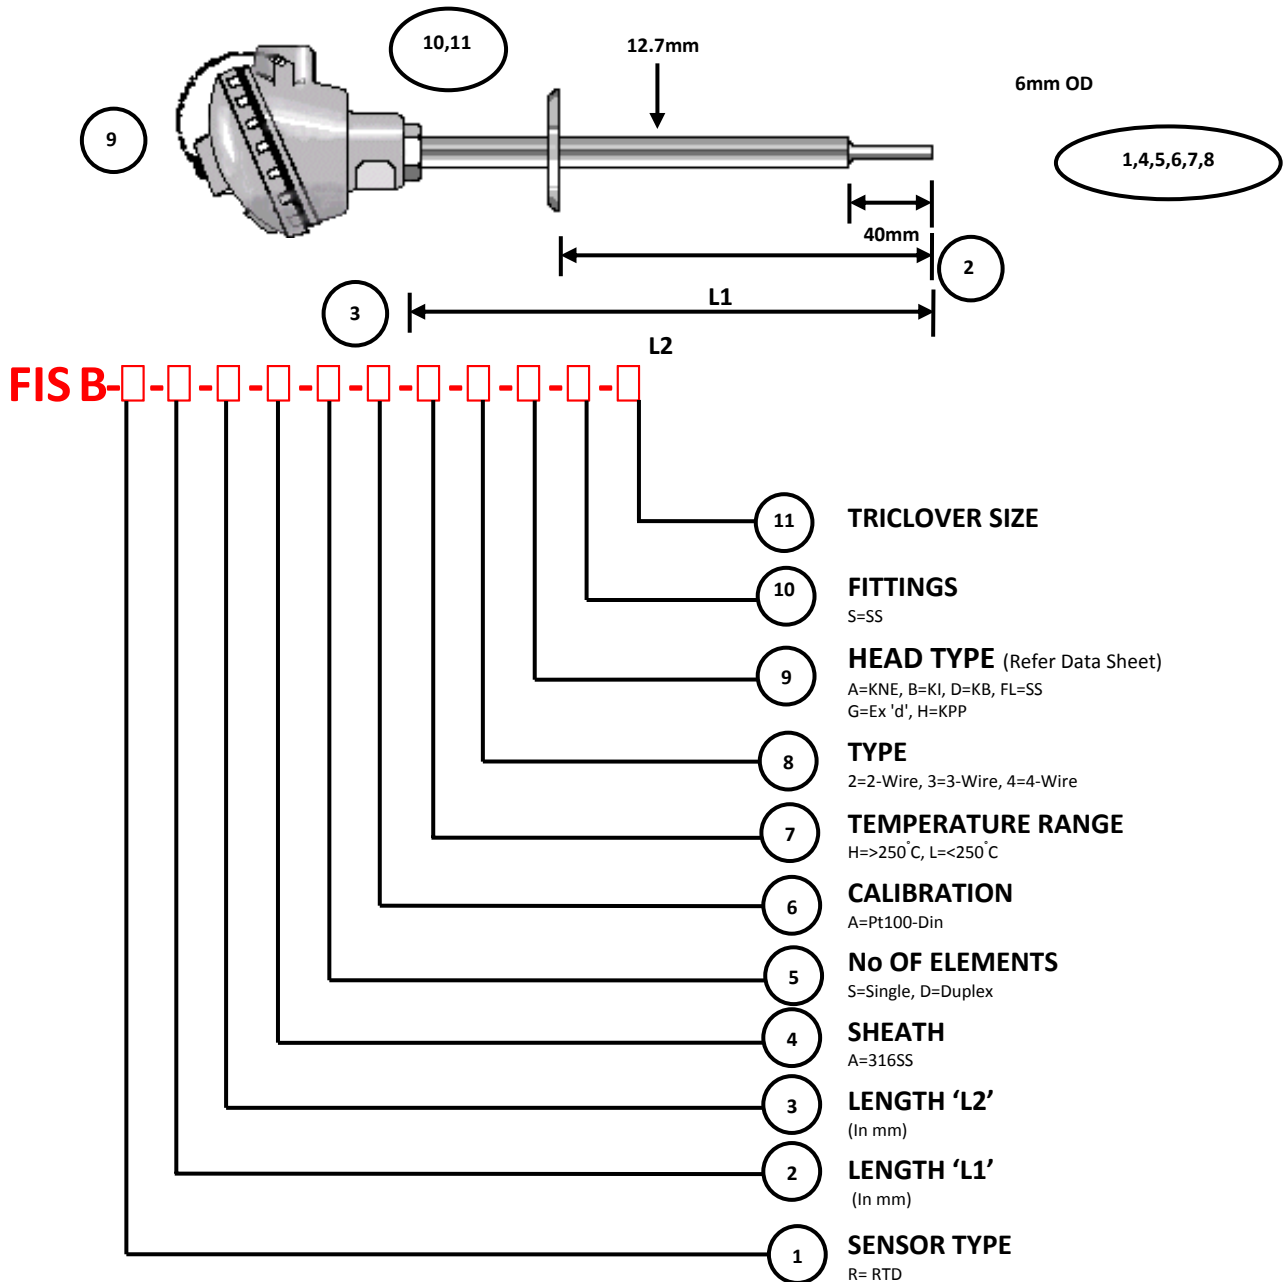

**RTD DATA SHEET
FISB**

Note: Stem of RTD assembly is made from solid barstock.

SELECTION

FISB - R - [] - [] - [] - A - [] - A - [] - [] - [] - S - []

1 2 3 4 5 6 7 8 9 10 11

Special Requirements: _____

Data Sheet FISB-RTD